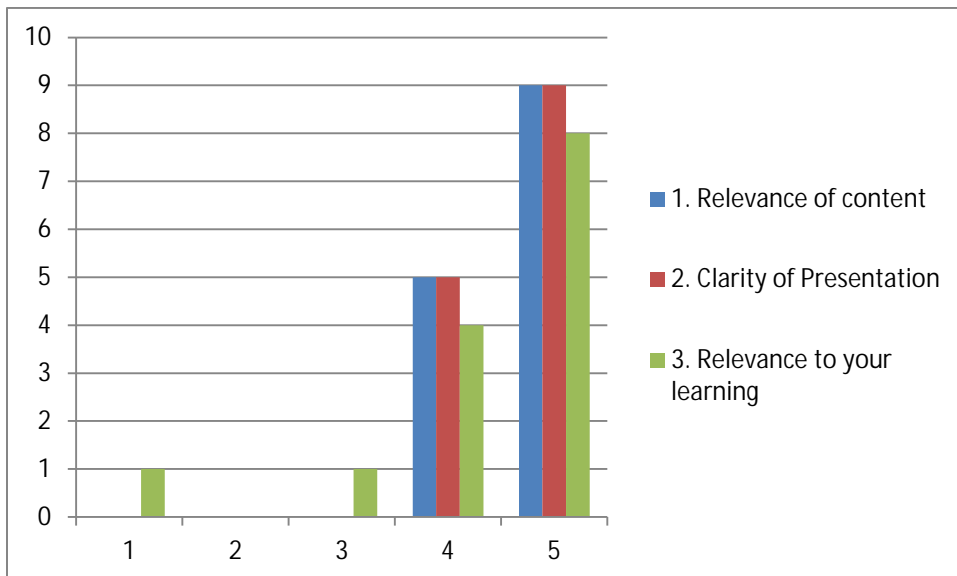

### ACCJ – THE NEW STANDARDS & THE QFE: DR. NORVAL WELLSFRY

TOTAL EVALUATIONS = 62

OEI: MICHELLE PILATI

TOTAL EVALUATIONS = 9

CURRICUNET & CREATING A SYLLABUS – CAROL KIMBROUGH

TOTAL EVALUATIONS = 14

NOT ROTTEN TO THE CORE – FROM APPLES TO EQUITY! –