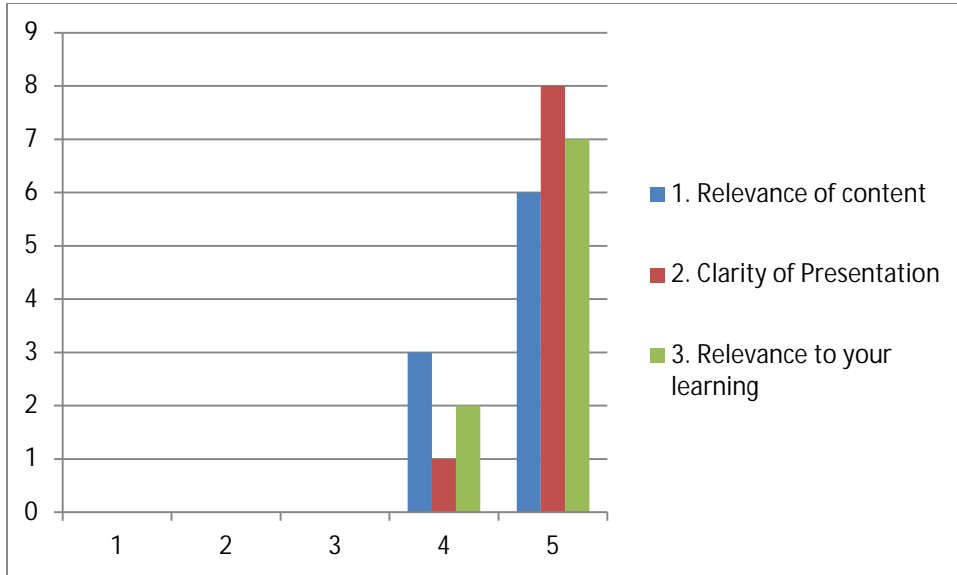

### ACCJ – THE NEW STANDARDS & THE QFE: DR. NORVAL WELLSFRY

TOTAL EVALUATIONS = 62

OEI: MICHELLE PILATI

TOTAL EVALUATIONS = 9

CURRICUNET & CREATING A SYLLABUS – CAROL KIMBROUGH

TOTAL EVALUATIONS = 14

NOT ROTTEN TO THE CORE – FROM APPLES TO EQUITY! –