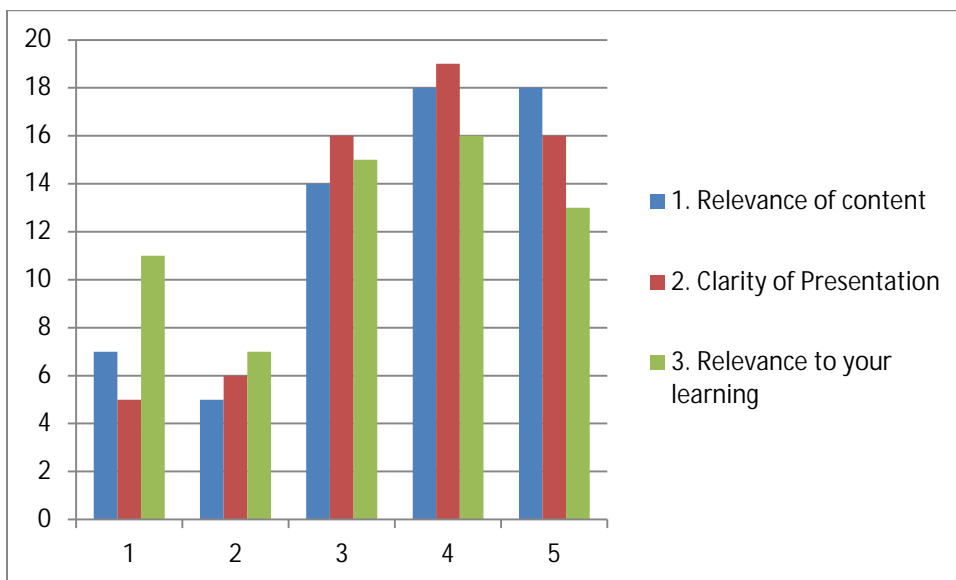

ACCJ – THE NEW STANDARDS & THE QFE: DR. NORVAL WELLSFRY

TOTAL EVALUATIONS = 62