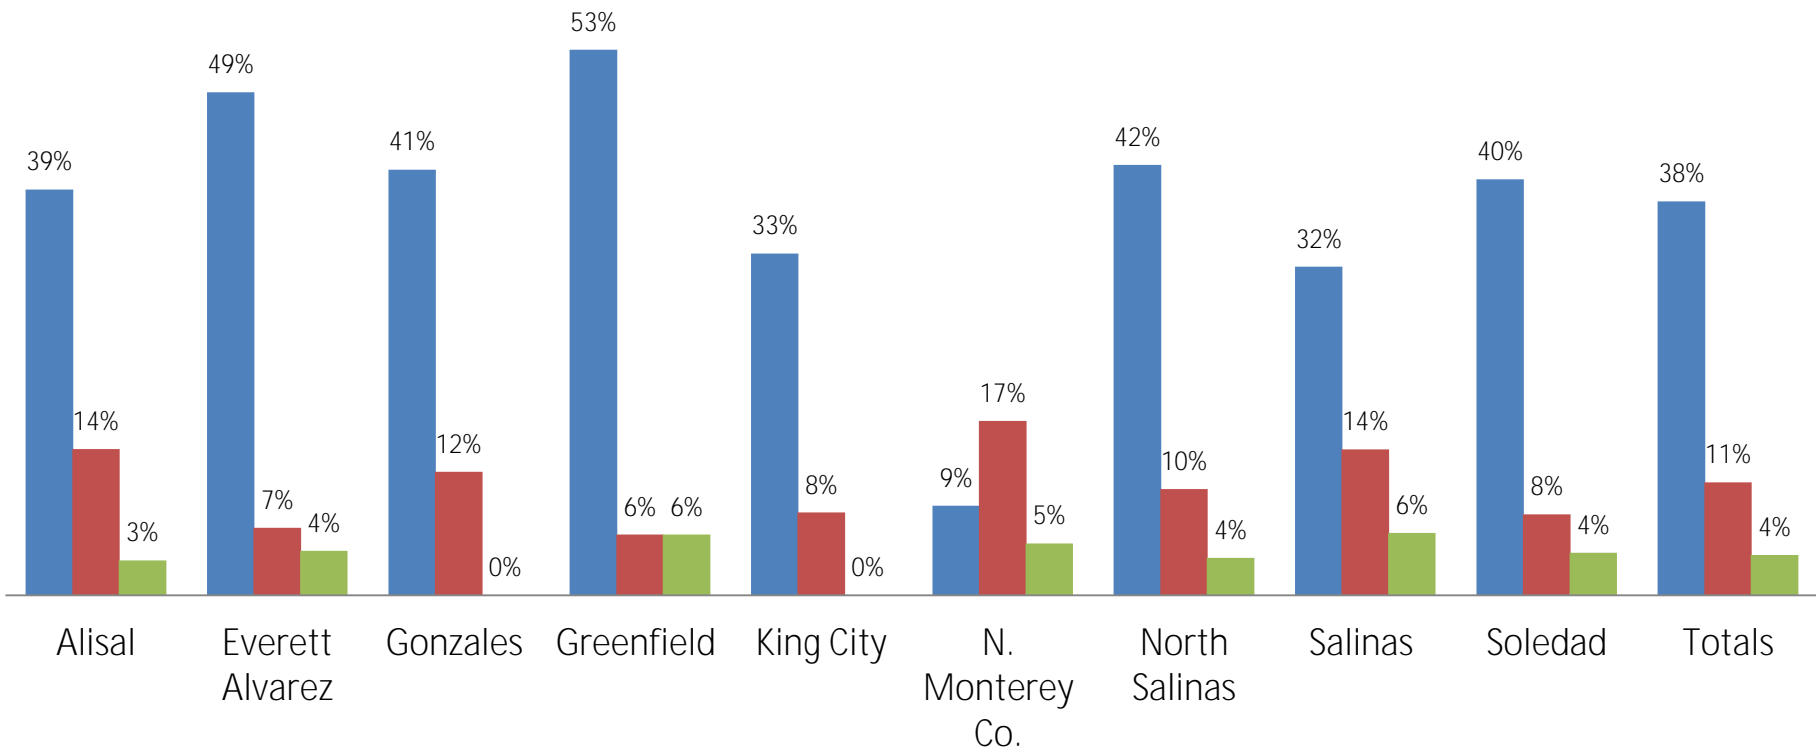

■ % of Graduates attending Hartnell   ■ % of Graduates attending CSU   ■ % of Graduates attending UC